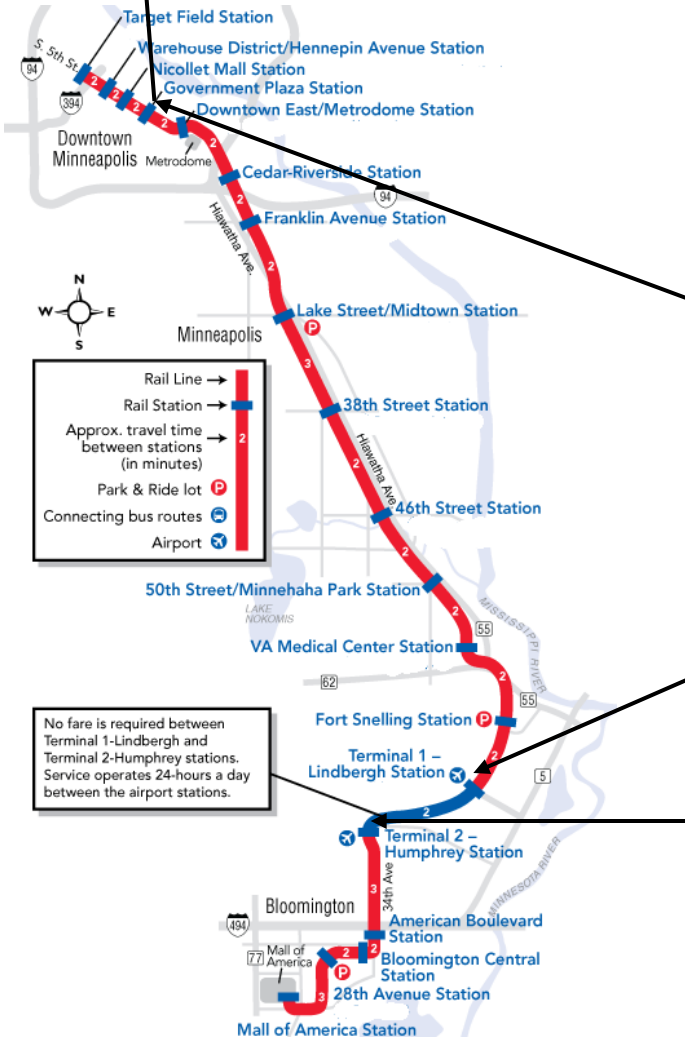

### Terminal 1 - Lindberg

### Terminal 2 – Humphrey

**NOTE:** It takes approximately 5 minutes to walk from the terminal building to the light rail transit (LRT) station. The walkway is inside the parking ramps.

# 2013 IEEE International Instrumentation and Measurement Technology Conference

May 6-9, 2013 - Minneapolis, MN

Airport maps - © Metropolitan Airports Commission  
 Walking map, photos - © Google  
 LRT map - © Metro Transit