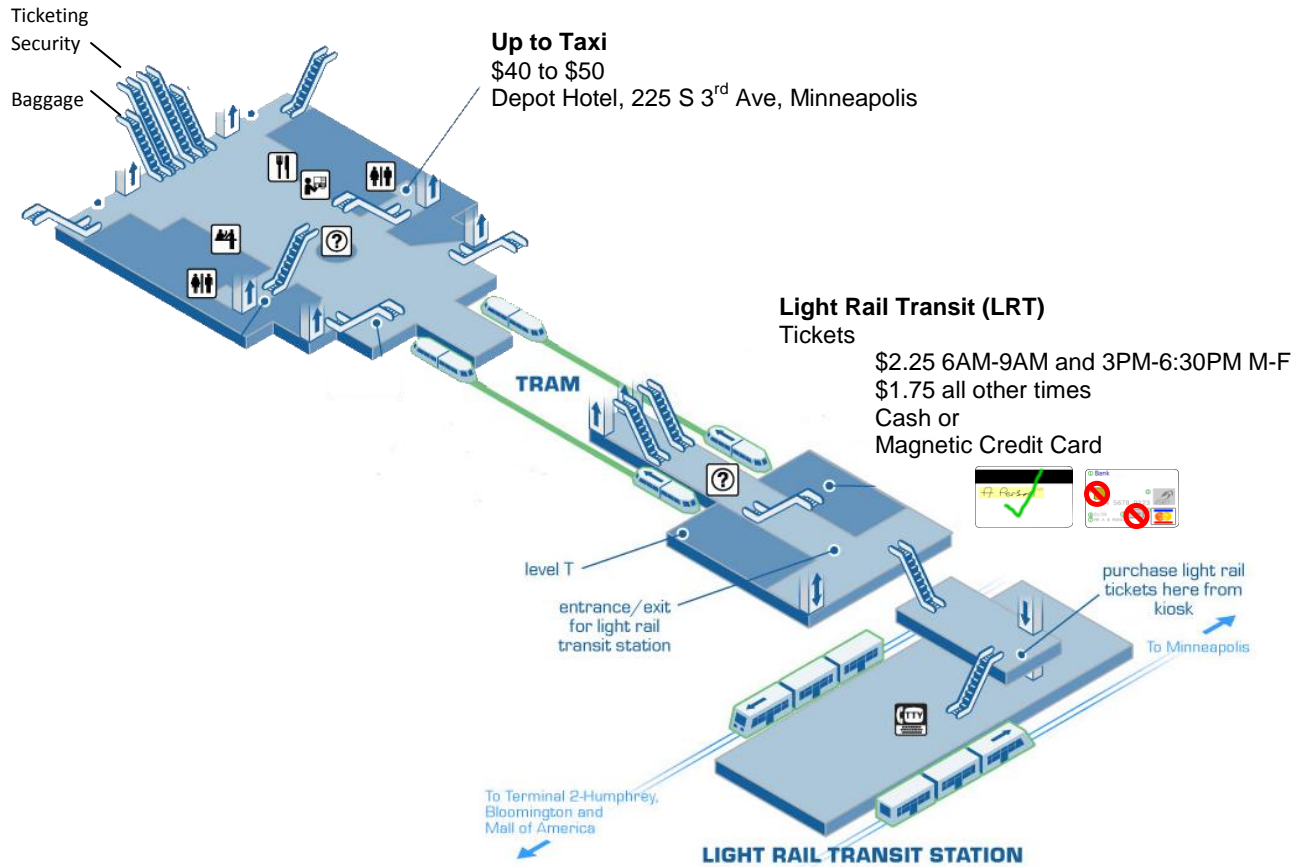

### Terminal 1 - Lindberg

### Terminal 2 – Humphrey

**NOTE:** It takes approximately 5 minutes to walk from the terminal building to the light rail transit (LRT) station. The walkway is inside the parking ramps.

# 2013 IEEE International Instrumentation and Measurement Technology Conference

May 6-9, 2013 - Minneapolis, MN

Airport maps - © Metropolitan Airports Commission  
 Walking map, photos - © Google  
 LRT map - © Metro Transit