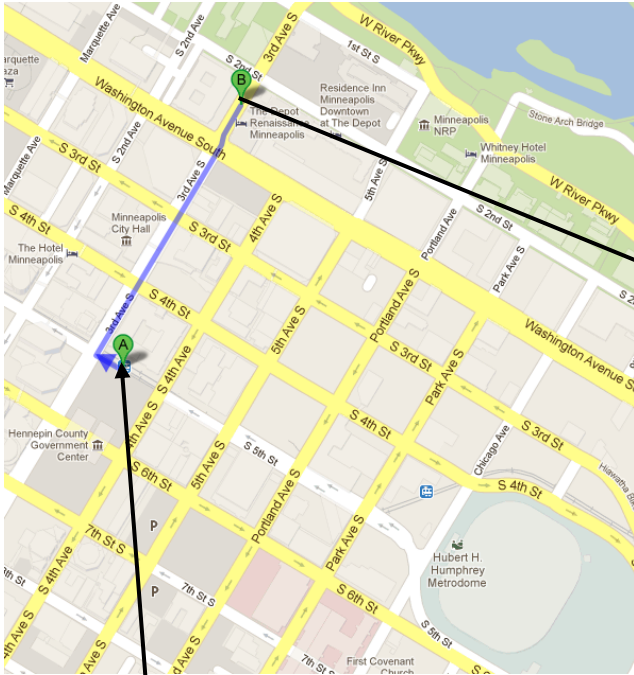

### Terminal 1 - Lindberg

### Terminal 2 – Humphrey

**NOTE:** It takes approximately 5 minutes to walk from the terminal building to the light rail transit (LRT) station. The walkway is inside the parking ramps.

# 2013 IEEE International Instrumentation and Measurement Technology Conference

May 6-9, 2013 - Minneapolis, MN

Airport maps - © Metropolitan Airports Commission  
 Walking map, photos - © Google  
 LRT map - © Metro Transit