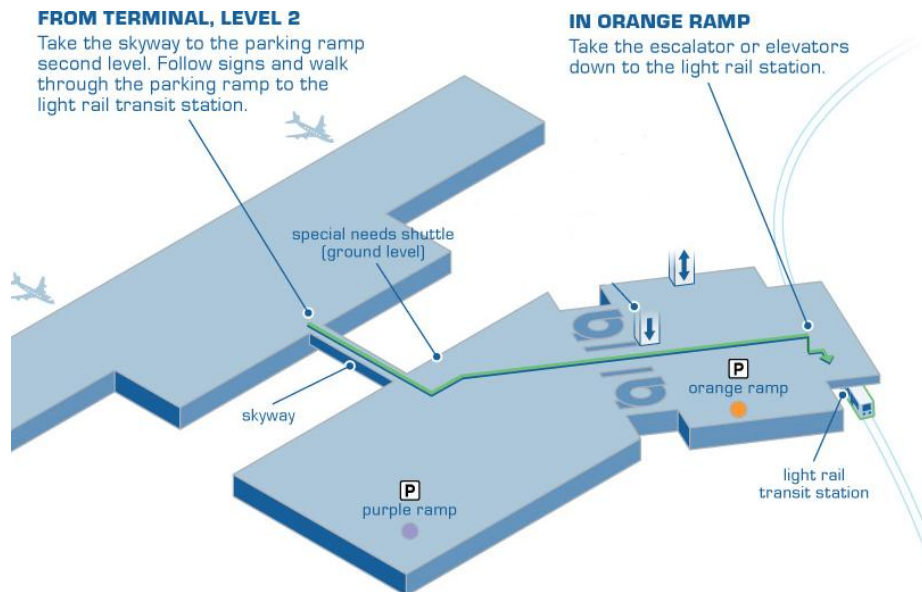

### Terminal 1 - Lindberg

### Terminal 2 – Humphrey

**NOTE:** It takes approximately 5 minutes to walk from the terminal building to the light rail transit (LRT) station. The walkway is inside the parking ramps.

# 2013 IEEE International Instrumentation and Measurement Technology Conference

May 6-9, 2013 - Minneapolis, MN

Airport maps - © Metropolitan Airports Commission  
 Walking map, photos - © Google  
 LRT map - © Metro Transit